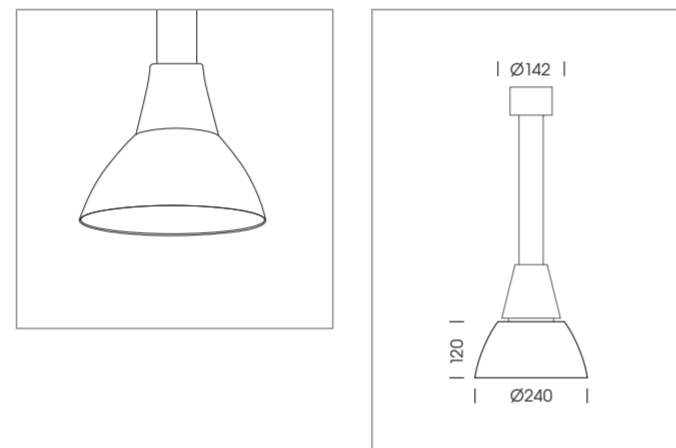

Decorative accessories

METAL SHADE

Material aluminium
 Dimensions 314 x 134 x 181 mm
 Weight approx. 0.4 kg

Inside colour painted white
 Outside colour · strato black
 · strato silver
 · powder-coated strato white
 · RAL on request

METAL SHADE

Material aluminium
 Dimensions 240 x 142 x 120 mm
 Weight approx. 0.4 kg

Inside colour painted white
 Outside colour · strato black
 · strato silver
 · powder-coated strato white
 · RAL on request

METAL SHADE

Material metal shade
 Dimensions 445 x 186 x 145 mm
 Weight approx. 0.7 kg

Inside colour painted white
 Outside colour · strato black
 · strato silver
 · powder-coated strato white
 · RAL on request