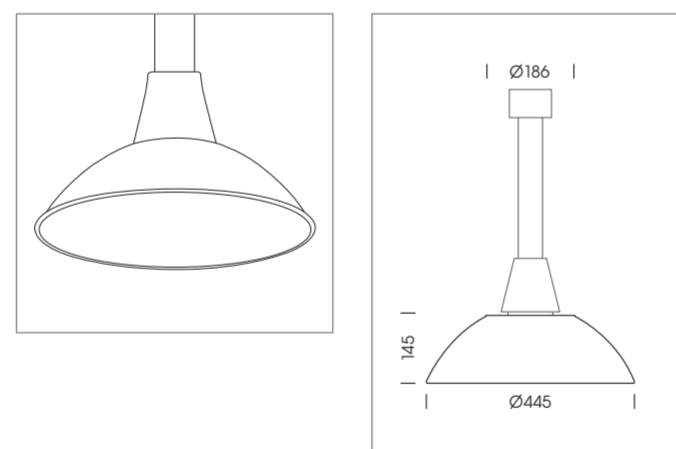

Decorative accessories

METAL SHADE

Material aluminium
 Dimensions 314 x 134 x 181 mm
 Weight approx. 0.4 kg

Inside colour painted white
 Outside colour · strato black
 · strato silver
 · powder-coated strato white
 · RAL on request

METAL SHADE

Material aluminium
 Dimensions 240 x 142 x 120 mm
 Weight approx. 0.4 kg

Inside colour painted white
 Outside colour · strato black
 · strato silver
 · powder-coated strato white
 · RAL on request

METAL SHADE

Material metal shade
 Dimensions 445 x 186 x 145 mm
 Weight approx. 0.7 kg

Inside colour painted white
 Outside colour · strato black
 · strato silver
 · powder-coated strato white
 · RAL on request