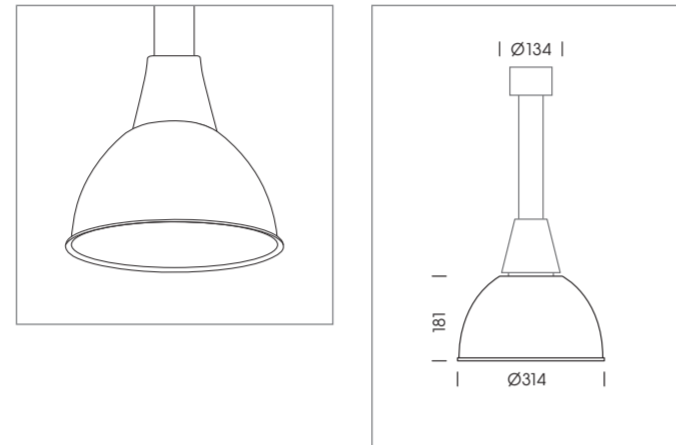

Decorative accessories

METAL SHADE

Material aluminium
 Dimensions 314 x 134 x 181 mm
 Weight approx. 0.4 kg

Inside colour painted white
 Outside colour · strato black
 · strato silver
 · powder-coated strato white
 · RAL on request

METAL SHADE

Material aluminium
 Dimensions 240 x 142 x 120 mm
 Weight approx. 0.4 kg

Inside colour painted white
 Outside colour · strato black
 · strato silver
 · powder-coated strato white
 · RAL on request

METAL SHADE

Material metal shade
 Dimensions 445 x 186 x 145 mm
 Weight approx. 0.7 kg

Inside colour painted white
 Outside colour · strato black
 · strato silver
 · powder-coated strato white
 · RAL on request