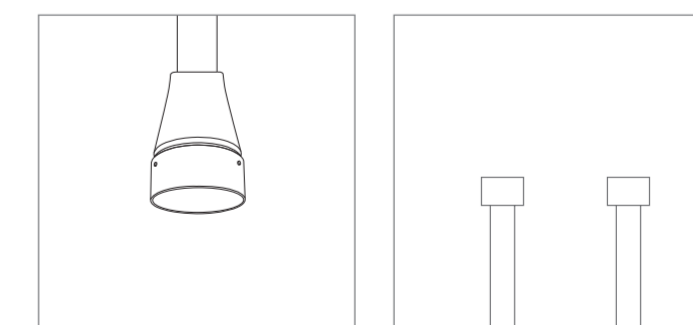

Attachment long
Material acrylic
Dimensions 130 x 3 x 120 mm
Weight approx. 0.4 kg

Colour translucent