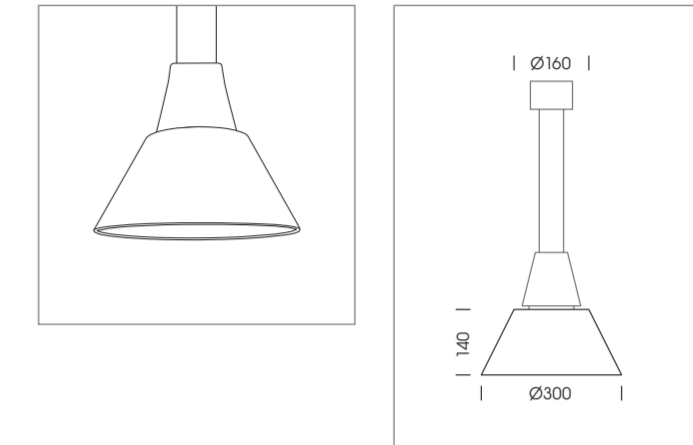

FABRIC SHADE

Material chintz
Dimensions 300 x 160 x 140 mm
Weight approx. 0.2 kg

Inside colour white painted plastic
Outside colour chintz in line with colour sample