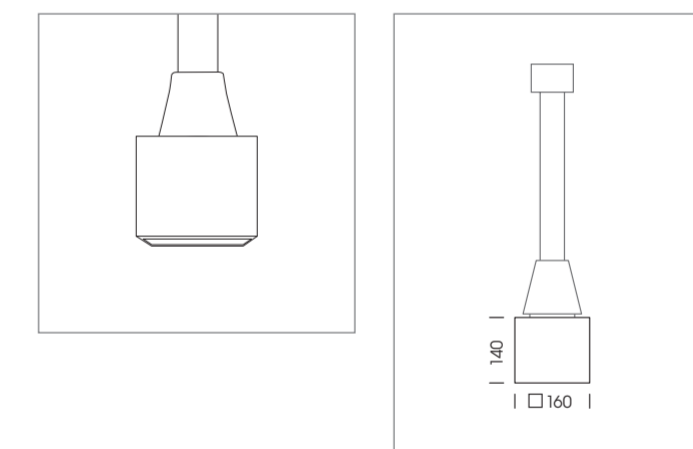

FABRIC SHADE

Material chintz
Dimensions 160 x 160 x 140 mm
Weight approx. 0.2 kg

Inside colour white painted plastic
Outside colour chintz in line with colour sample

ACRYLIC ATTACHMENTS

Attachment short
Material acrylic
Dimensions 130 x 3 x 60 mm
Weight approx. 0.3 kg

Colour translucent