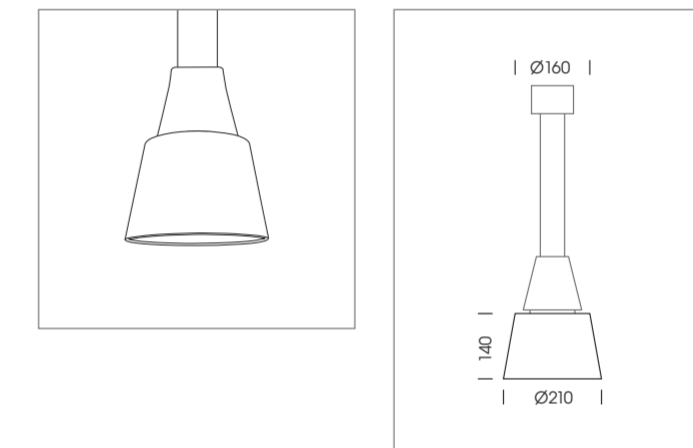

FABRIC SHADE

Material chintz
Dimensions 210 x 160 x 140 mm
Weight approx. 0.2 kg

Inside colour white painted plastic
Outside colour chintz in line with colour sample