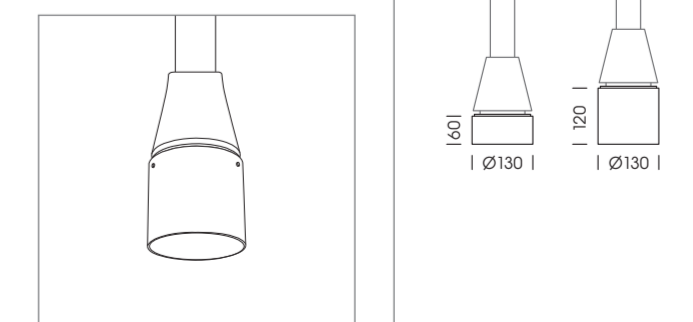

DE Metallschirme, Textilschirme, Acrylvorsätze – die hier dargestellten Zubehör-Optionen zeigen nur einen Bruchteil der vielen Möglichkeiten, die Beleuchtung im Verkaufsraum individuell zu gestalten. Zögern Sie nicht, uns anzusprechen!

Wir beraten Sie gern: info@baero.com

EN Metal shades, fabric shades, acrylic attachments – the accessory options shown here only represent a fraction of the numerous possibilities for customising your salesroom lighting. Don't hesitate to contact us!

We will be pleased to advise you: info@baero.com